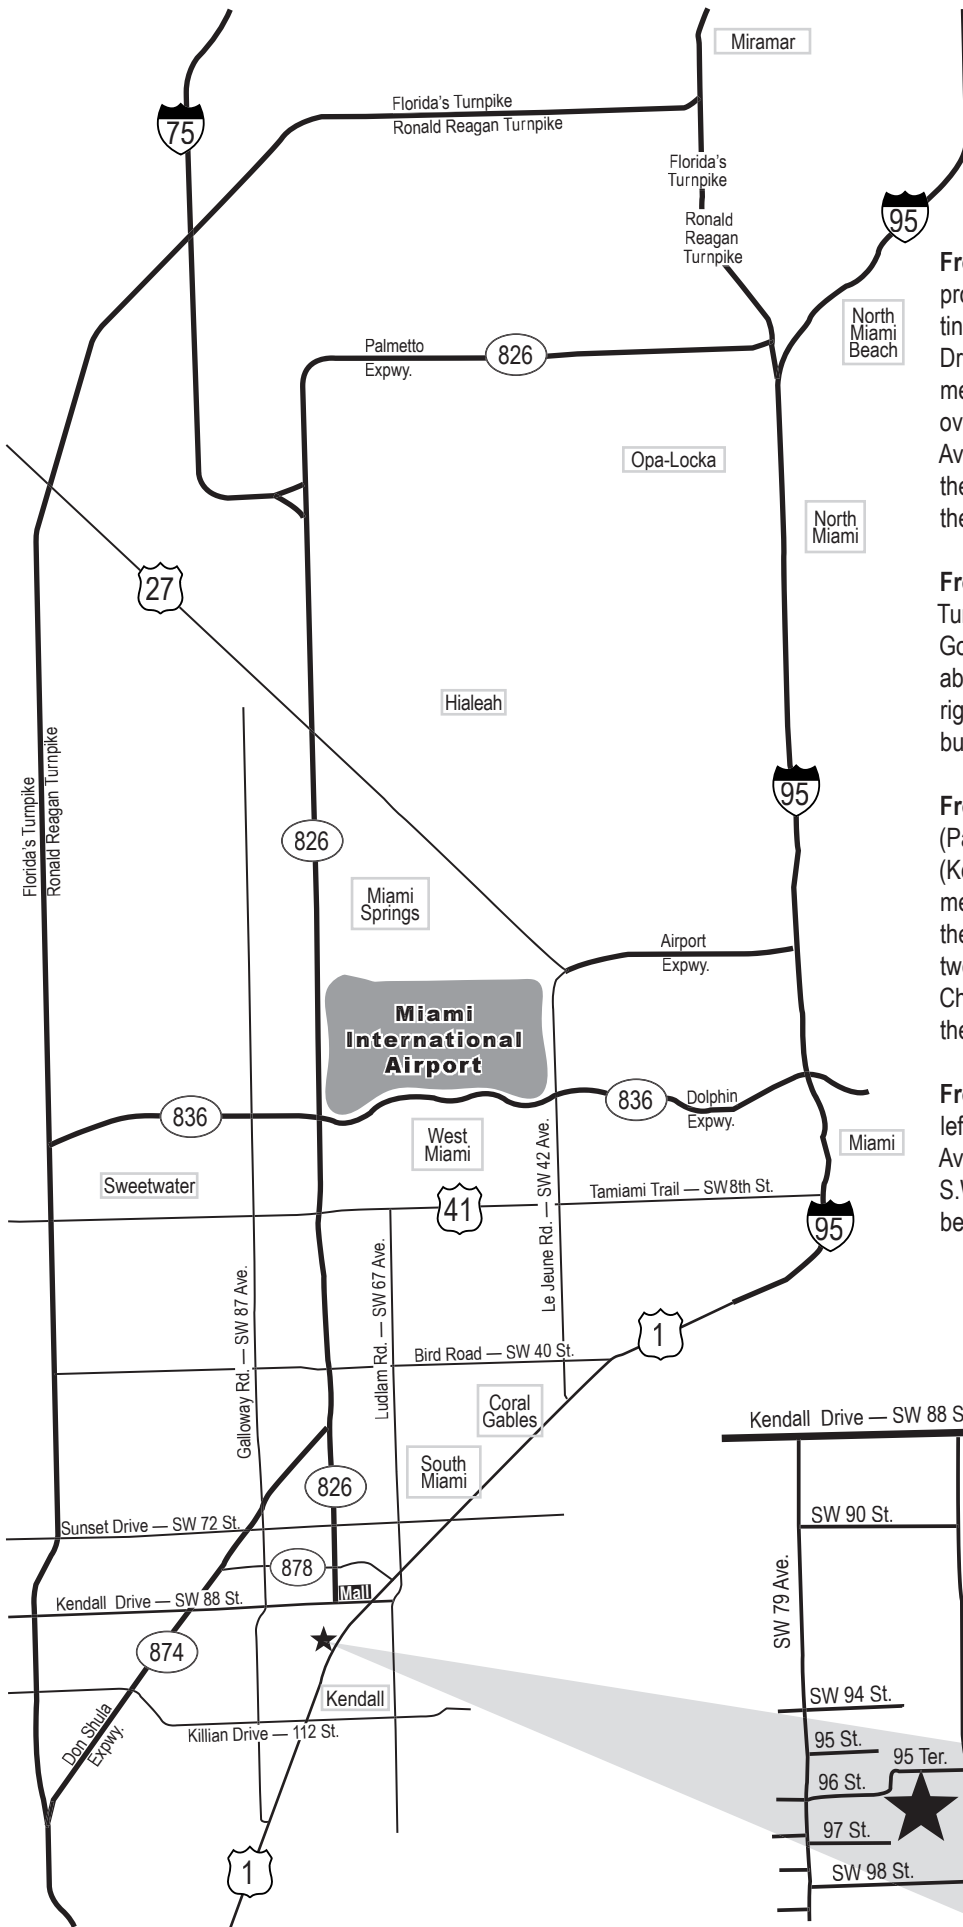

Florida Baptist Children's Homes

7748 S.W. 95th Terrace
Miami, Fla. 33156
Phone (305) 271-4121

From the north: Go south on I-95. As you approach Miami, I-95 feeds into U.S. Highway 1. Continue south on U.S. 1 to S.W. 88th Street (Kendall Drive), then turn right. Pass the Dadeland Mall. Immediately after the S.R. 826 (Palmetto Expressway) overpass, turn left at the first traffic light (S.W. 77th Avenue). Go about two blocks to S.W. 95th Terrace, then turn right. The Children's Home office will be the first building on the left.

From the north (alternate route): Take the Florida Turnpike south to S.W. 88th Street (Kendall Drive). Go east to S.W. 77th Avenue, then turn right. Travel about two blocks to S.W. 95th Terrace, then turn right. The Children's Home office will be the first building on the left.

From the north (alternate route): Take S.R. 826 (Palmetto Expressway) south to S.W. 88th Street (Kendall Drive). Turn right on that street, then immediately get into the far-left lane and turn left at the first traffic light (S.W. 77th Avenue). Go about two blocks to S.W. 95th Terrace, then turn right. The Children's Home office will be the first building on the left.

From the south: Go north on U.S. Highway 1. Turn left on S.W. 98th Street, then right on S.W. 77th Avenue. Travel about 1/2 block and then turn left on S.W. 95th Terrace. The Children's Home office will be the first building on your left.